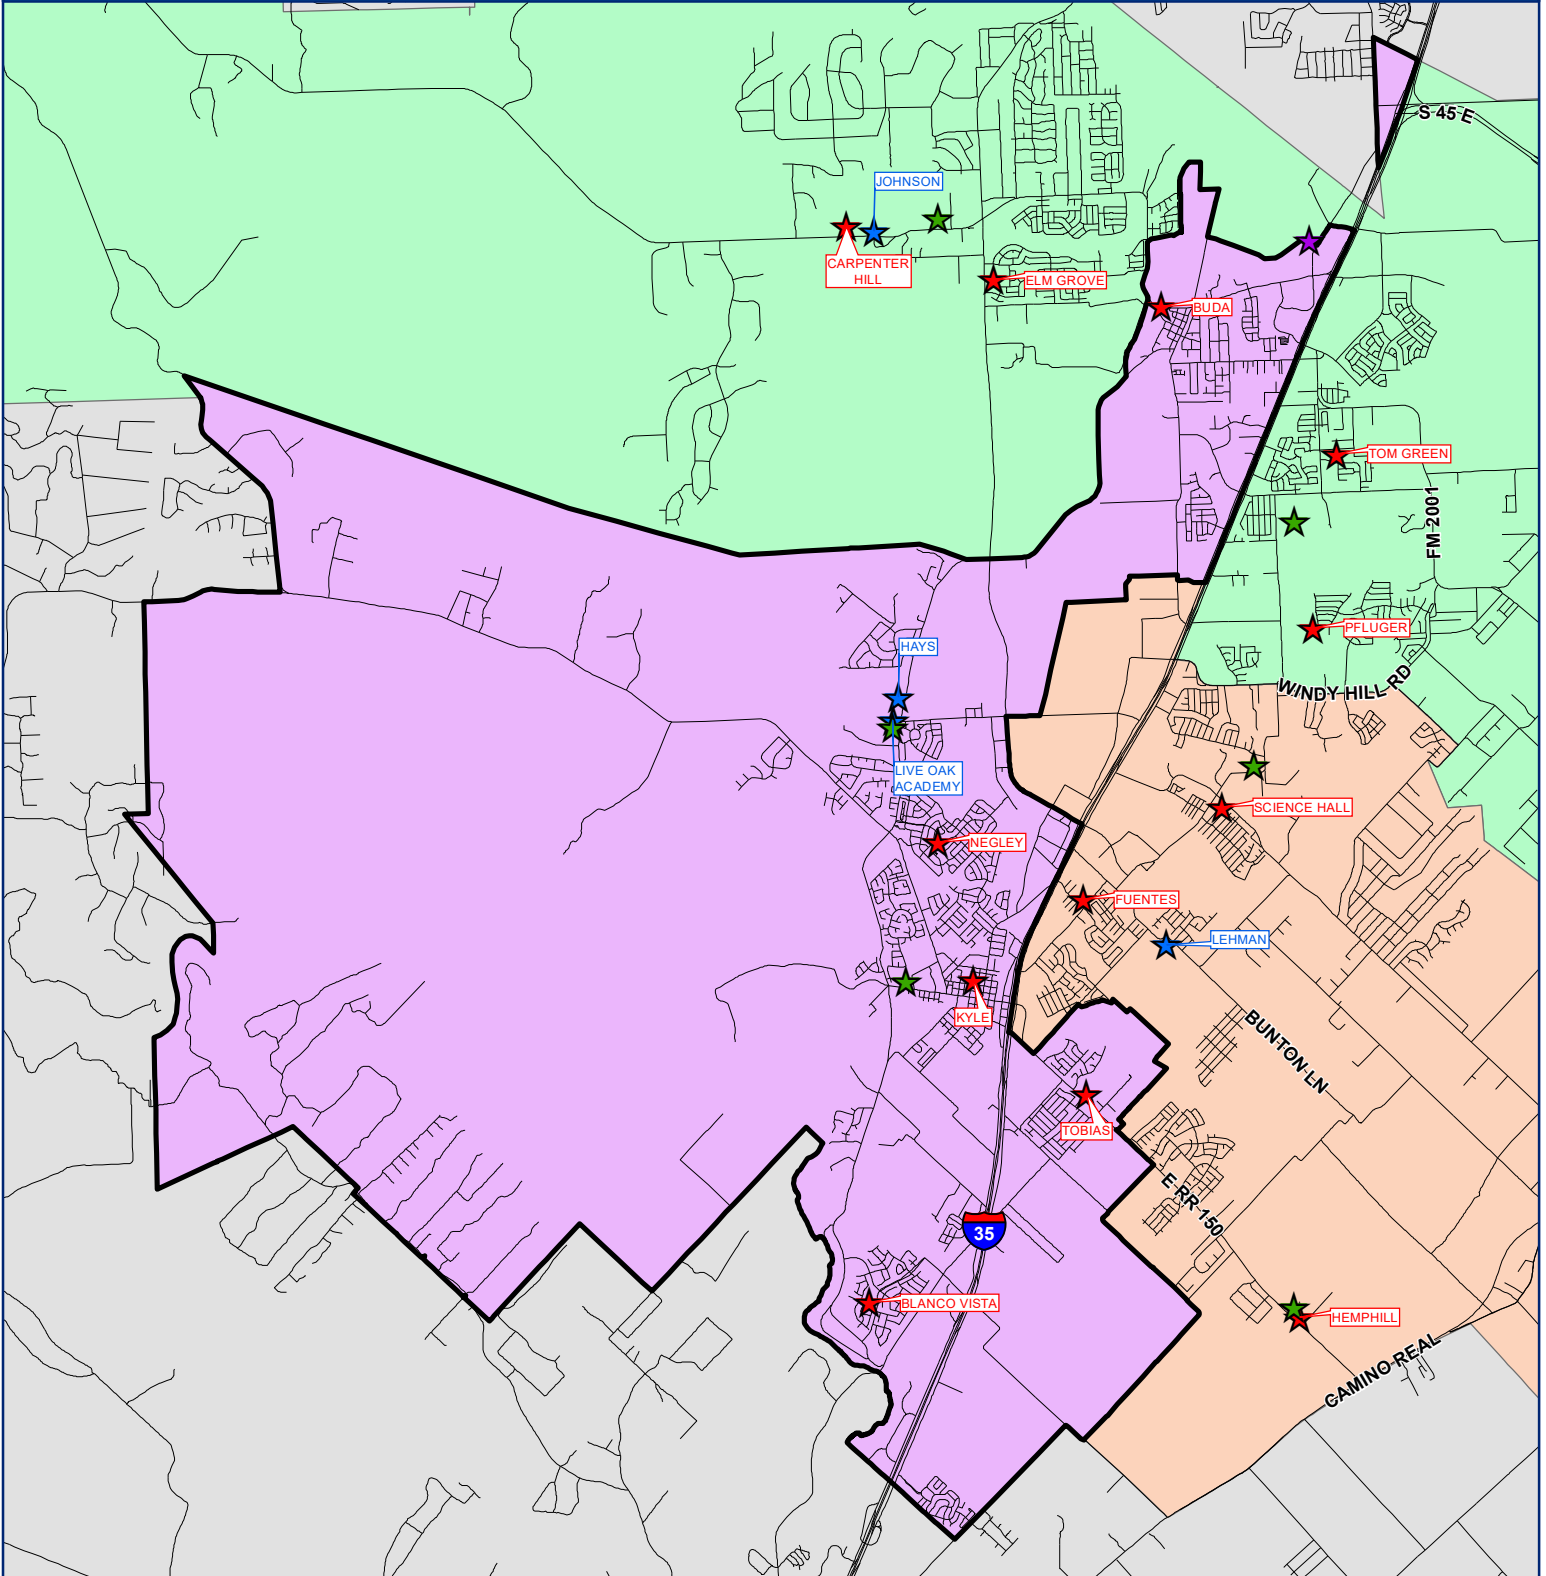

HAYS HIGH SCHOOL

LEGEND

- ★ ELEM
- ★ MID
- ★ HIGH
- ★ FUTURE
- Current High

TEMPLETON
DEMOGRAPHICS
Intelligence • Accuracy

0 0.5 1 2 Miles