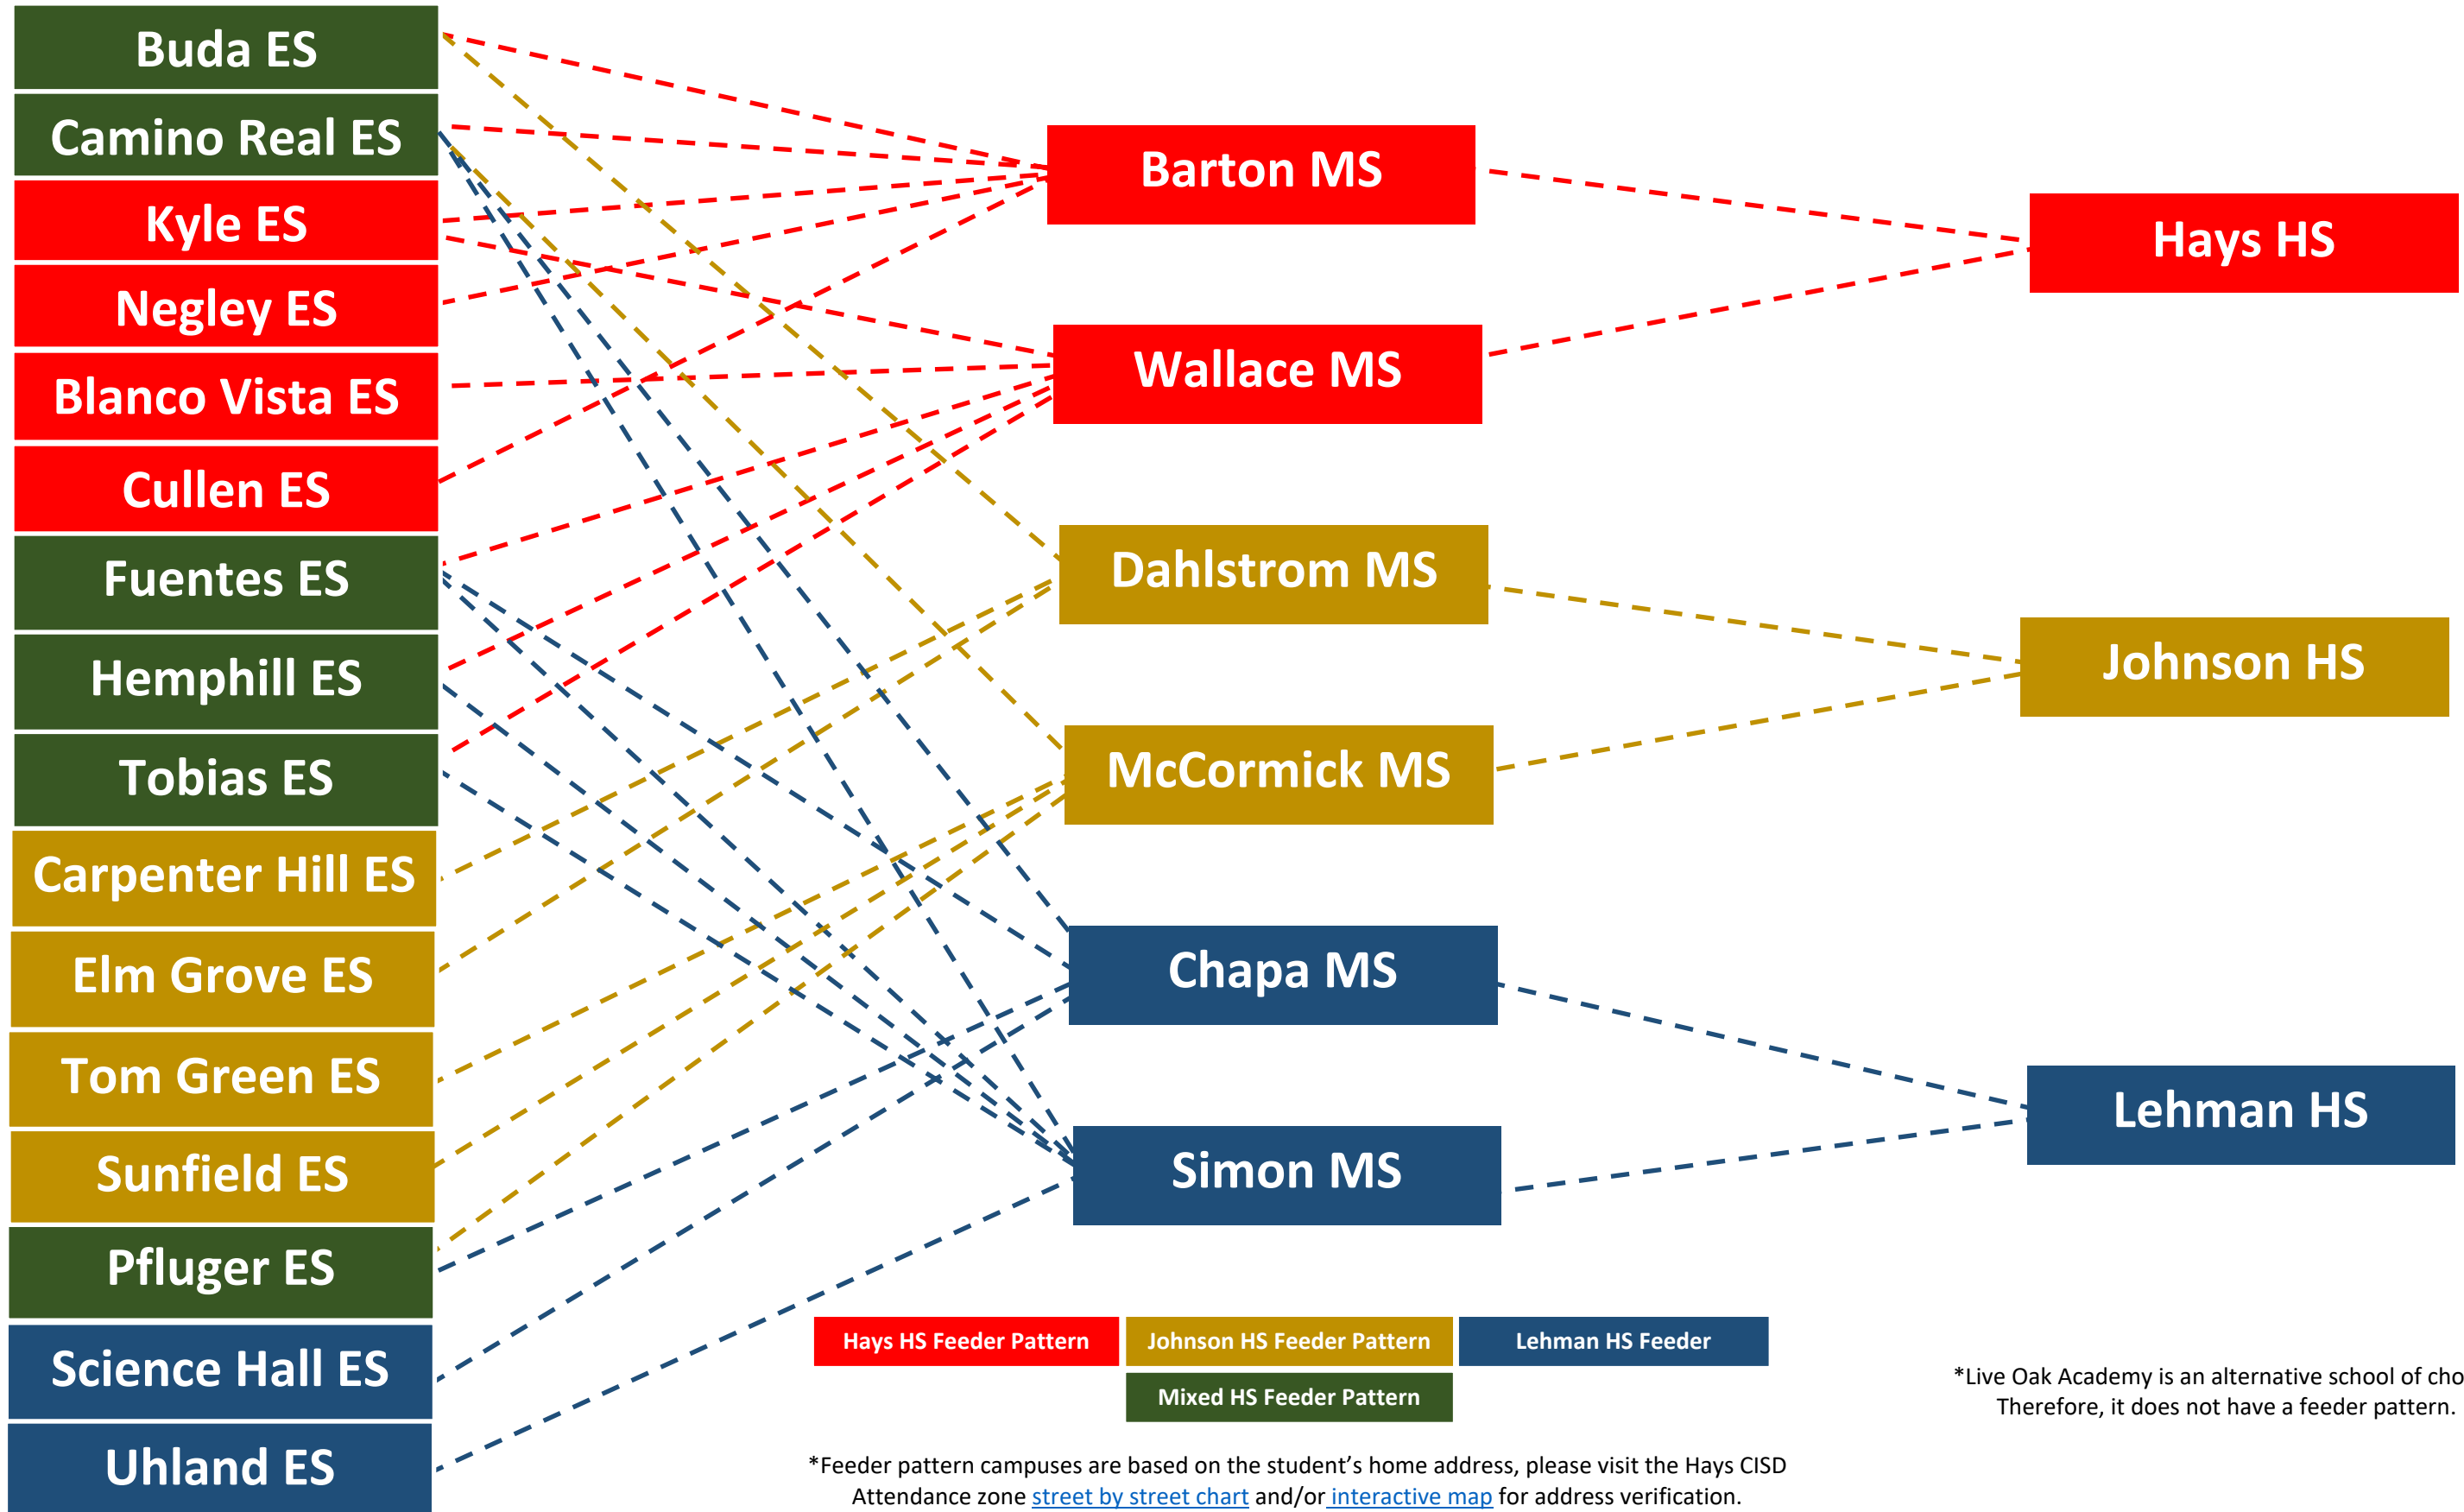

2024-2025 Hays CISD Feeder Patterns

Elementary Schools

Middle Schools

High Schools *

*Live Oak Academy is an alternative school of choice. Therefore, it does not have a feeder pattern.

*Feeder pattern campuses are based on the student's home address, please visit the Hays CISD Attendance zone [street by street chart](#) and/or [interactive map](#) for address verification.