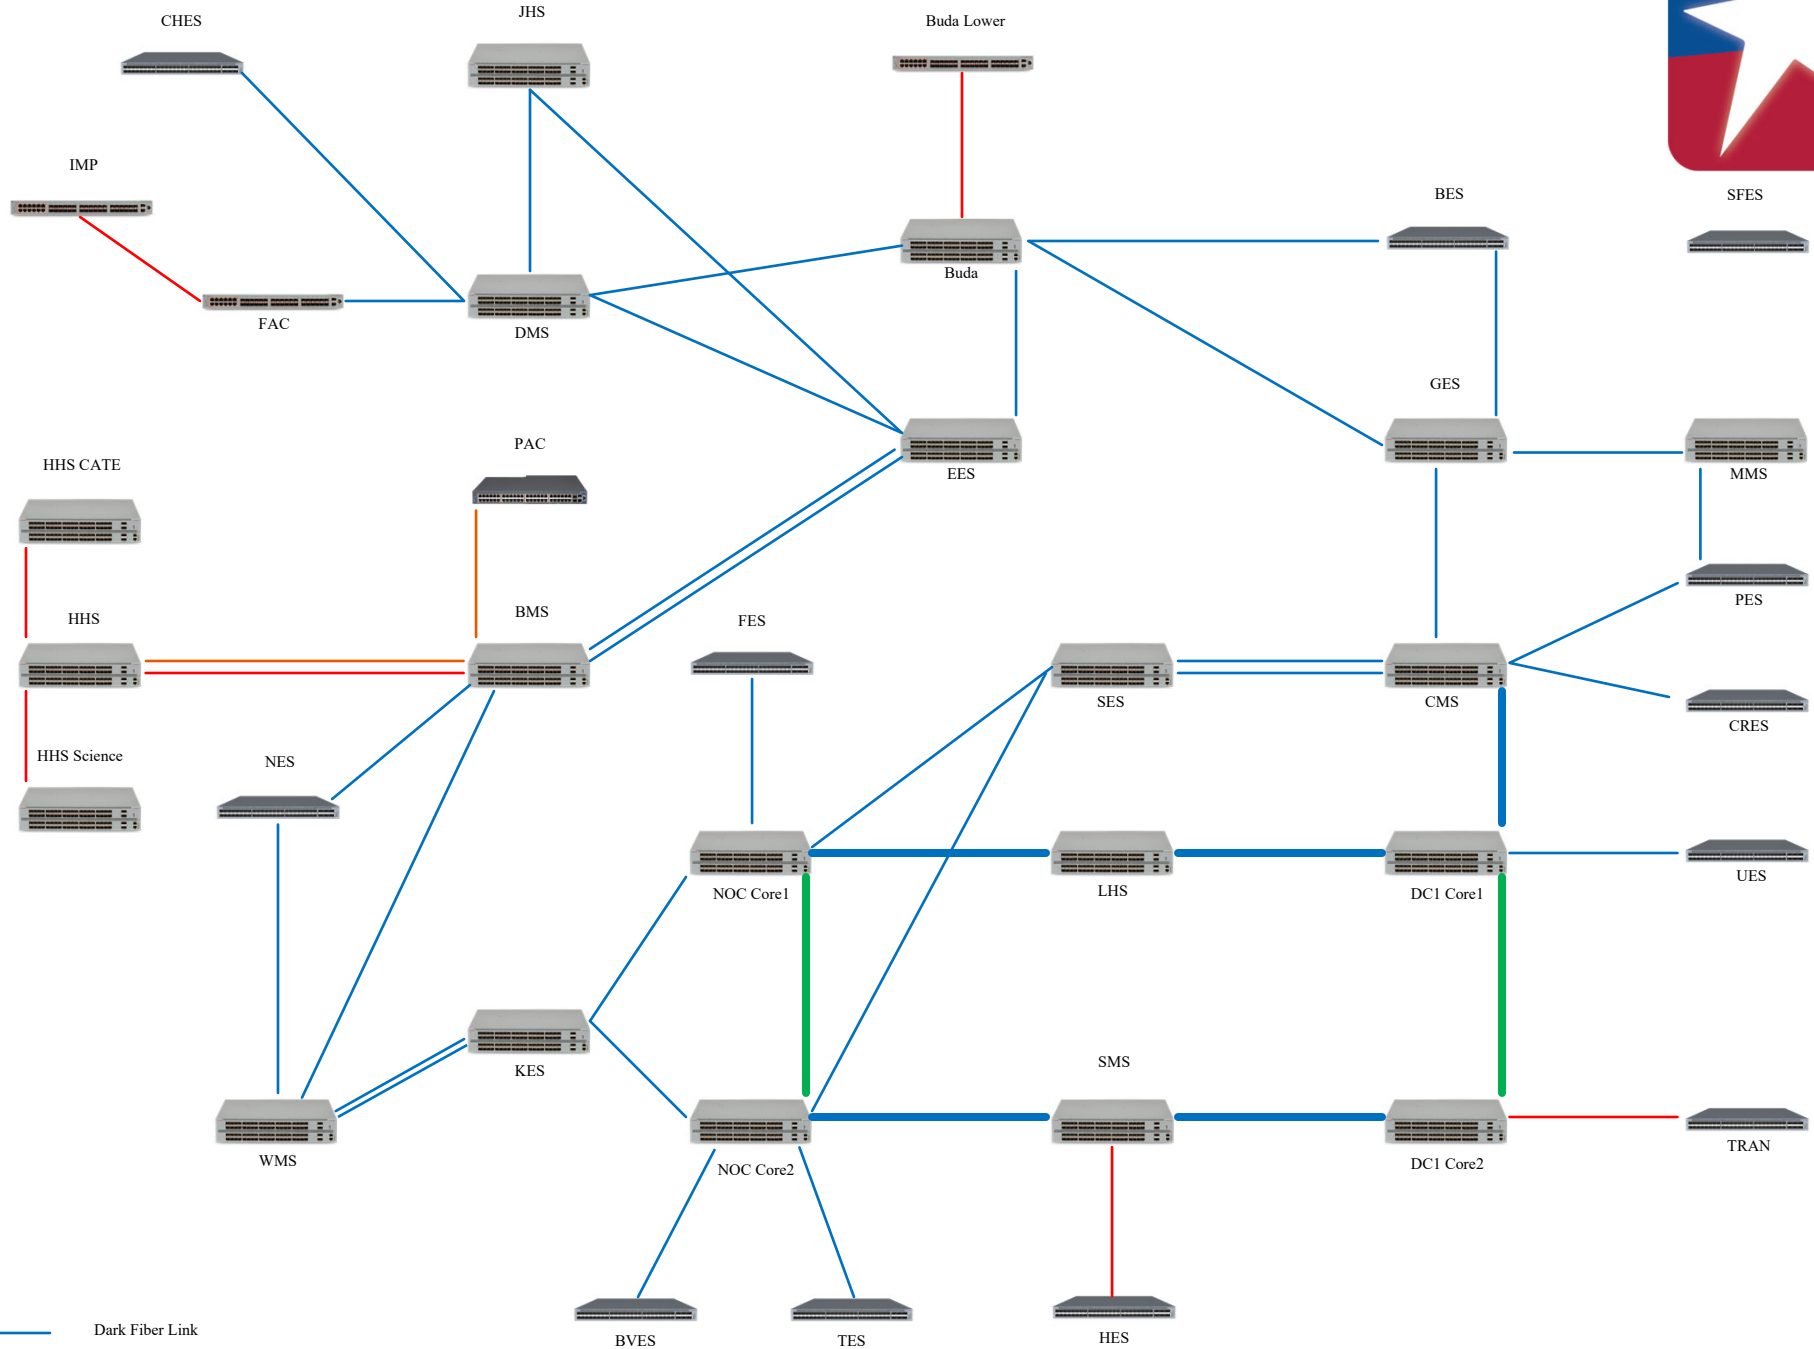

# Hays CISD Network

- Dark Fiber Link
- Internal Link
- Private Fiber Link