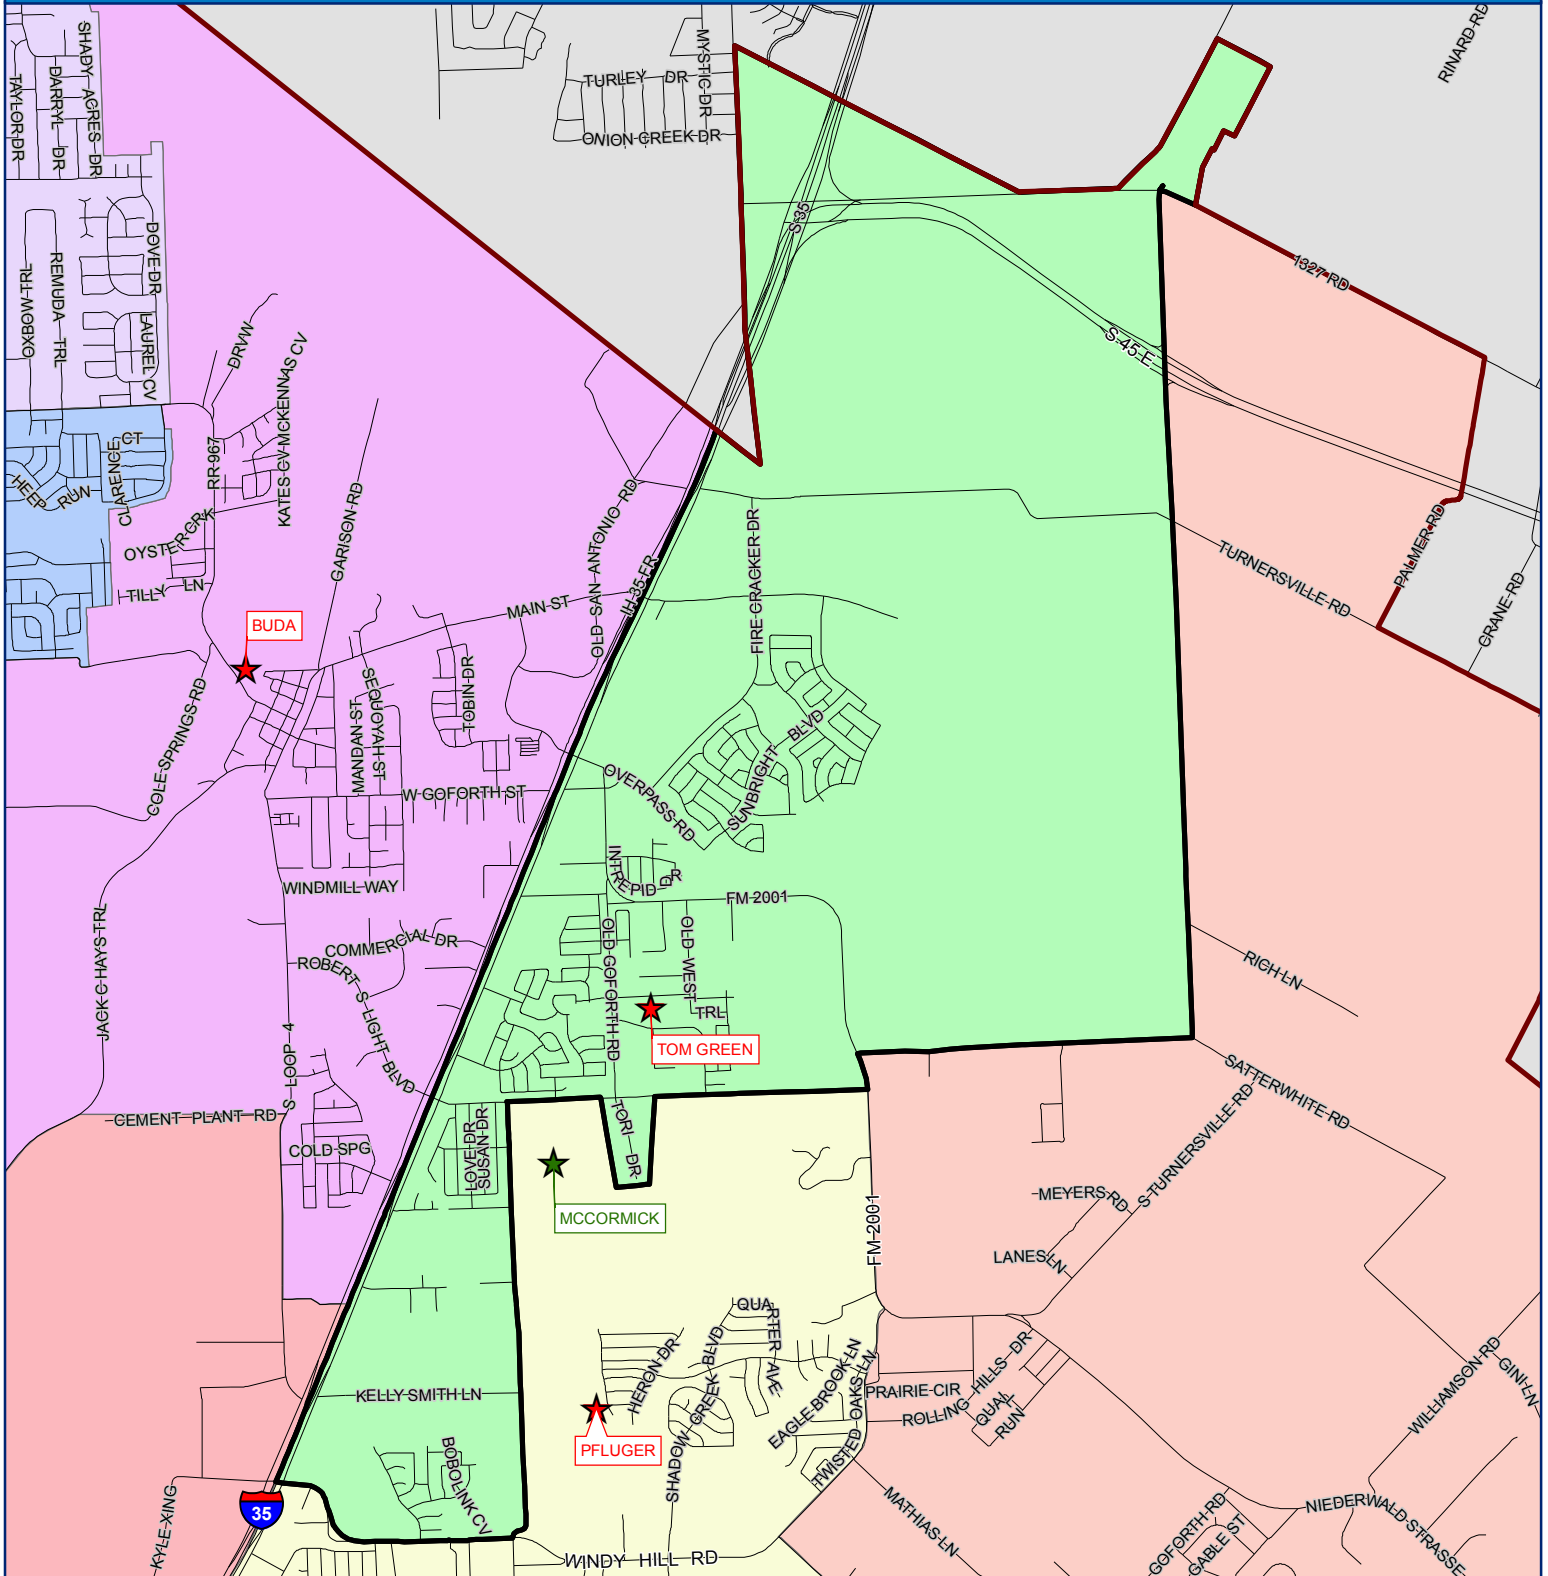

TOM GREEN ELEMENTARY

LEGEND

- Elementary Boundary
- ISD Boundary
- Elementary
- Middle School
- High School

0 0.275 0.55 1.1 Miles