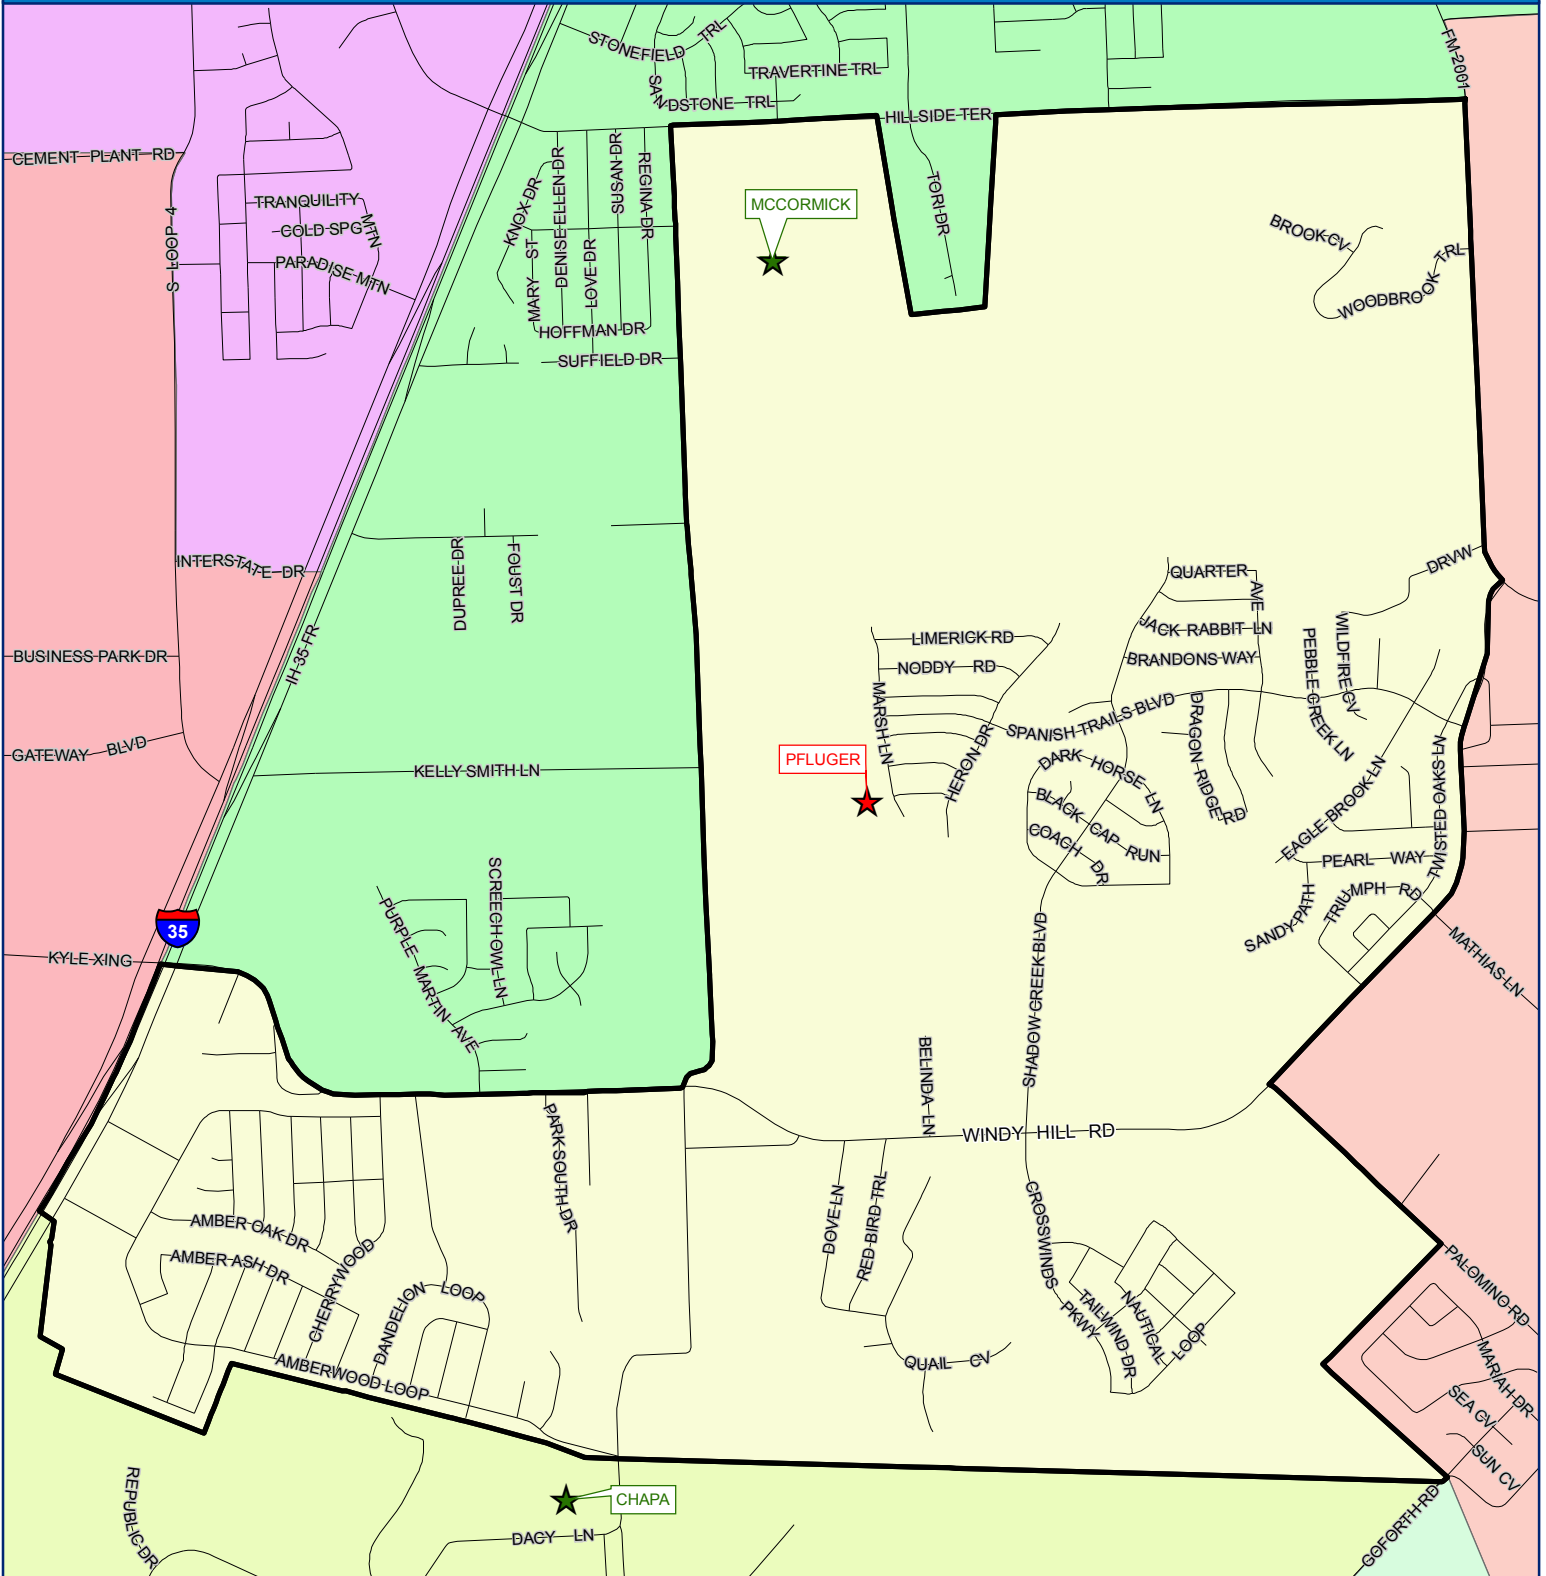

PFLUGER ELEMENTARY

LEGEND

- Elementary Boundary
- ISD Boundary
- ★ Elementary
- ★ Middle School
- ★ High School

0 0.125 0.25 0.5 Miles