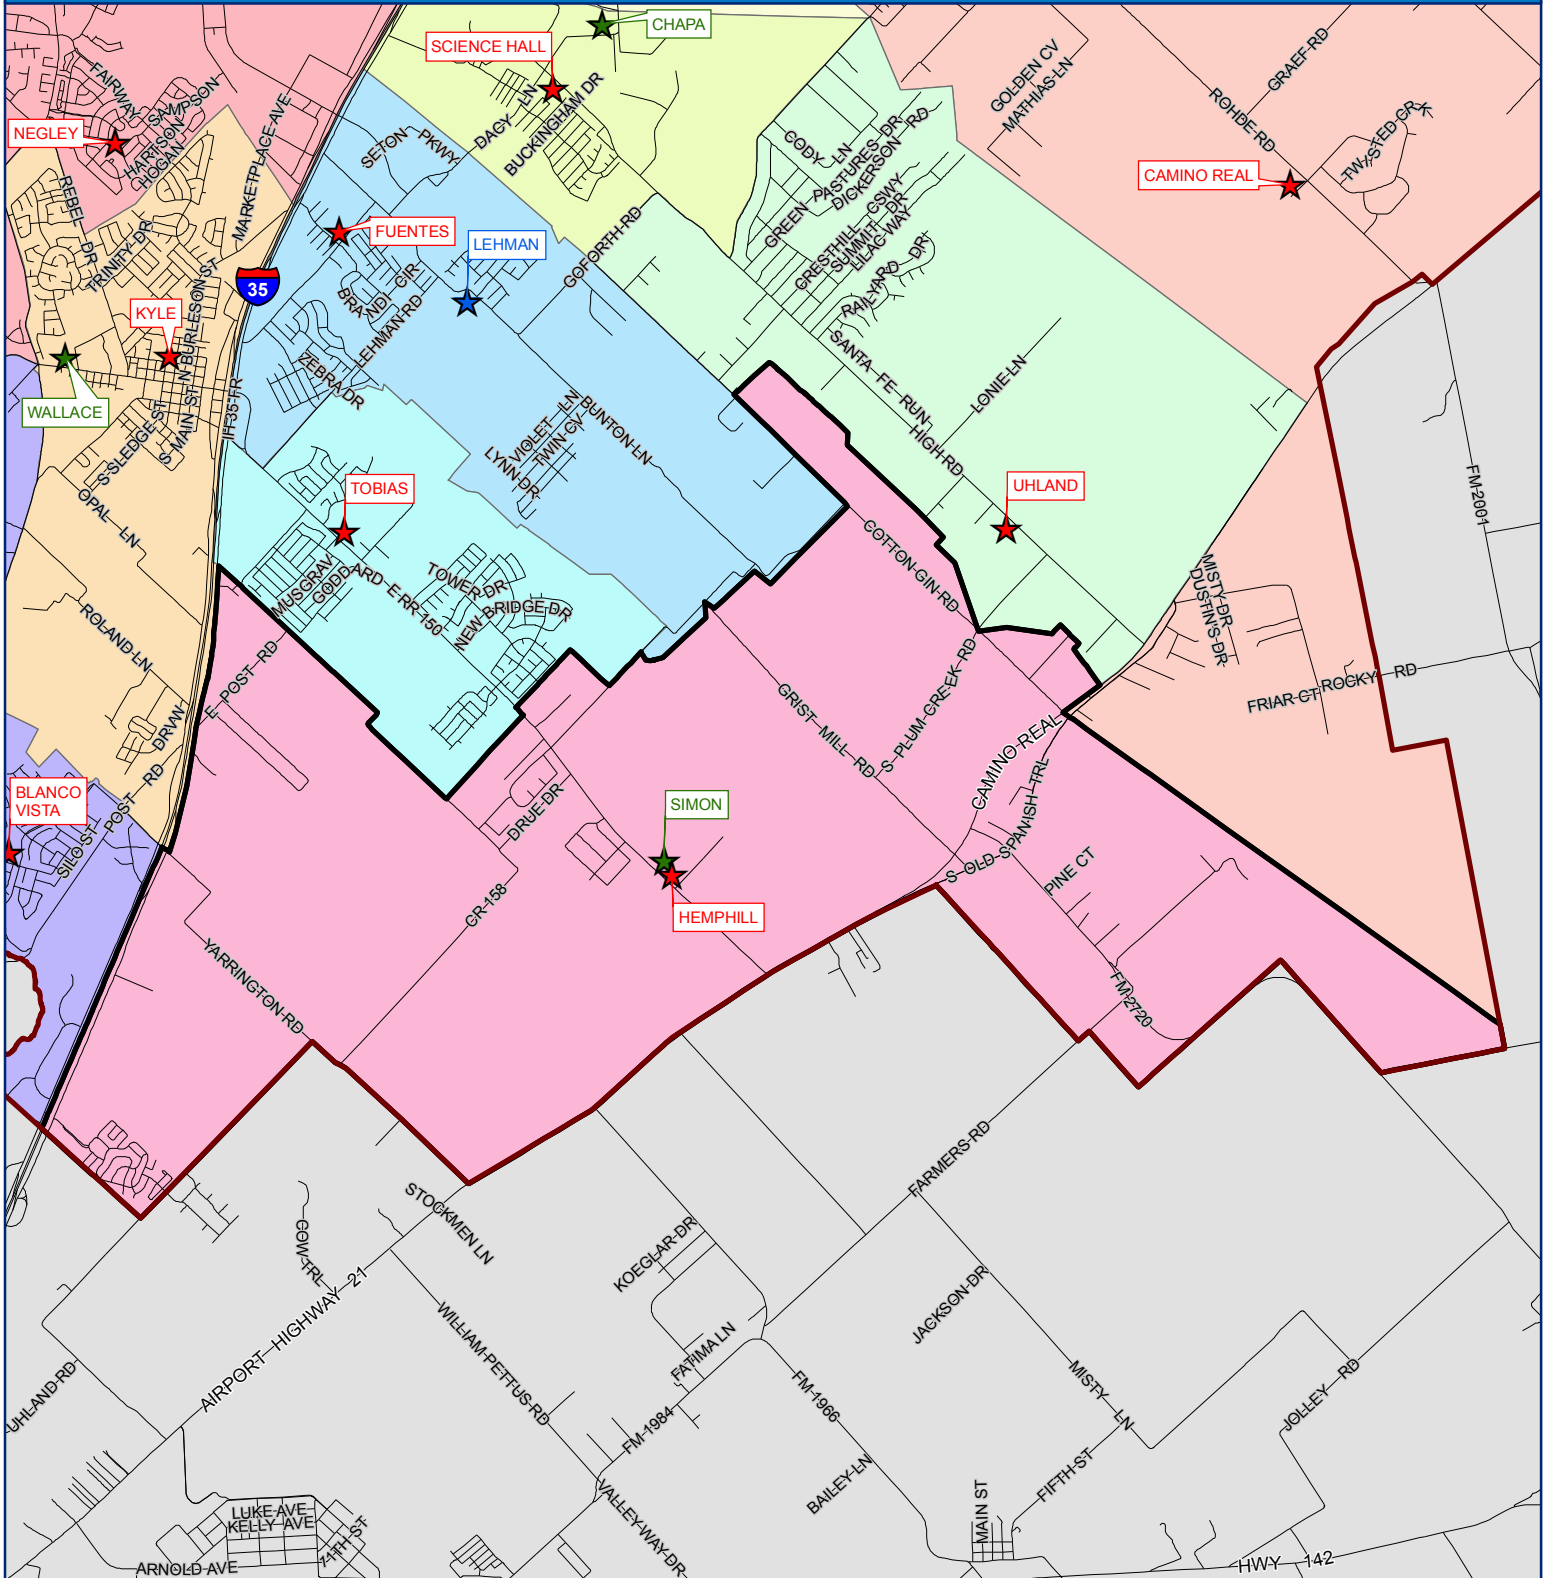

HEMPHILL ELEMENTARY

LEGEND

- Elementary Boundary
- ISD Boundary
- Elementary
- Middle School
- High School

0 0.425 0.85 1.7
Miles