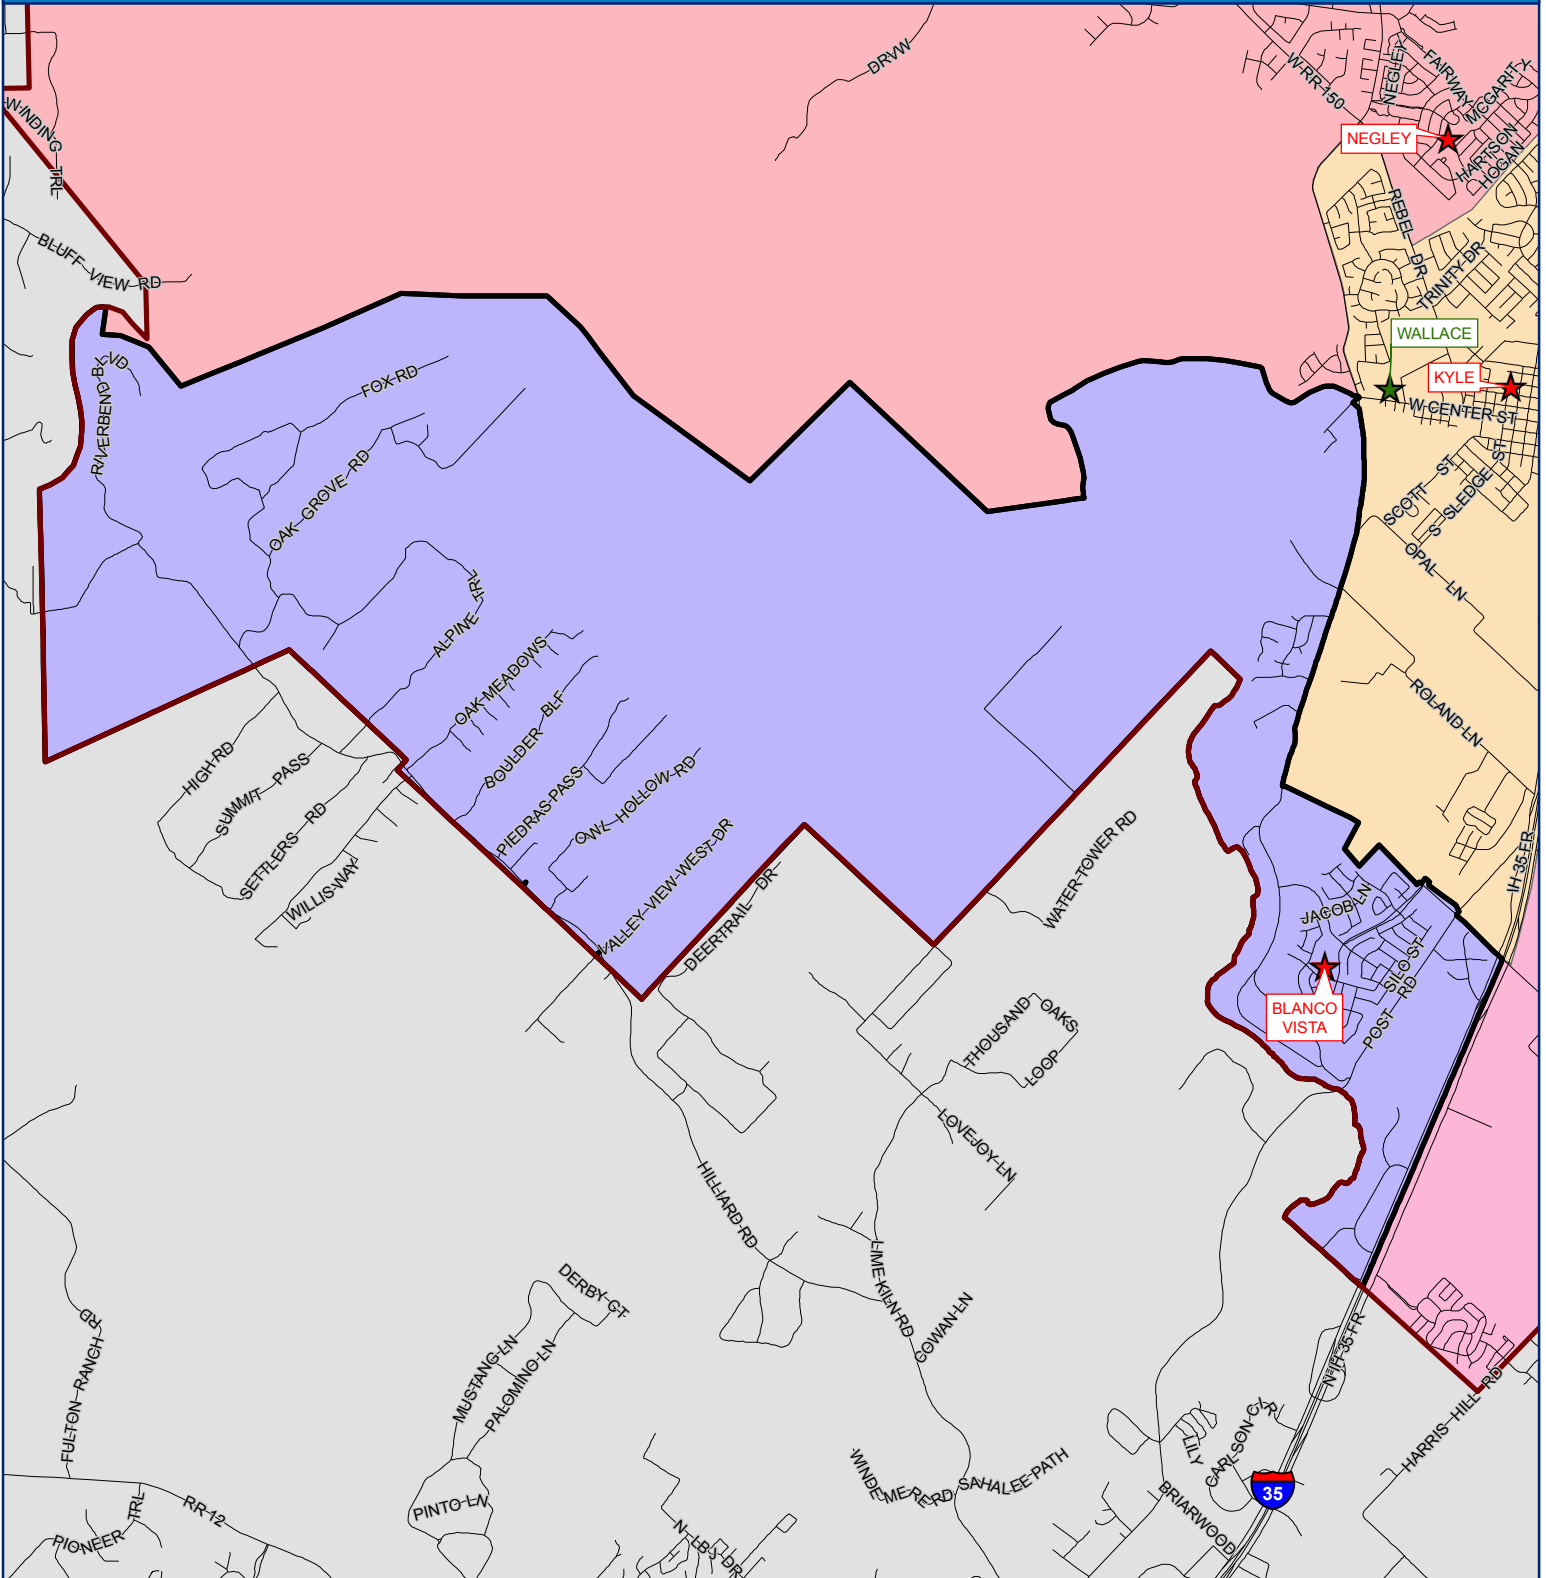

BLANCO VISTA ELEMENTARY

LEGEND

- Elementary Boundary
- ISD Boundary
- ★ Elementary
- ★ Middle School
- ★ High School

0 0.375 0.75 1.5 Miles