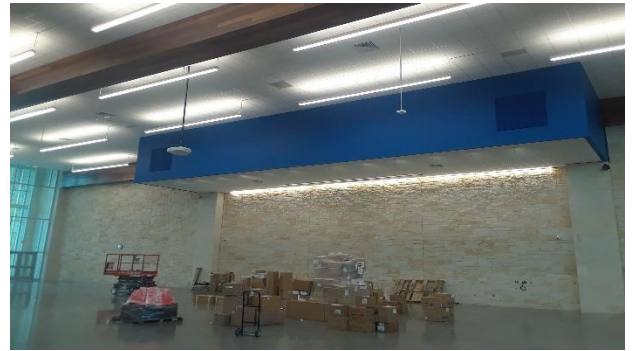

Installed Espresso Equipment

Installed Bookroom Shelves

Striped Track

Weight Room Equipment

Site Aerial

Furdown in Area J

Installing Curtains at Black Box

Releasing Fish in the Pond

### This Week's Activities:

- Continue installing library furniture
- Installed bookroom shelves
- Installing curtains at black box
- Planting grass
- Installed traffic signs
- Installing exterior security cameras
- Releasing fish in the pond
- Striping track
- Continue Installing floor tile at stairs