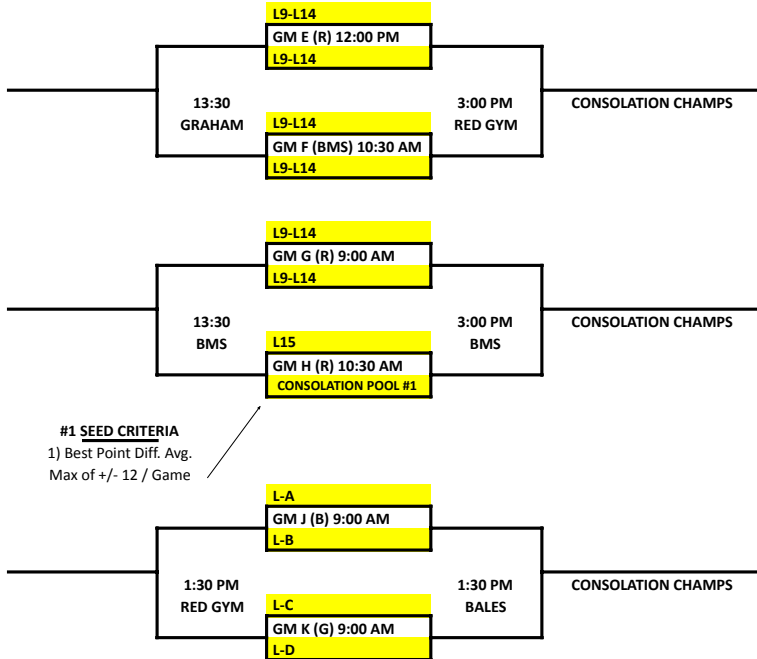

\*\*\*FIRST TEAM LISTED IS HOME TEAM\*\*\*

3RD PLACE POOL	SATURDAY@ BMS
L-A TEAM #2	2 V 3 9 AM
L-B TEAM #3	3 V 4 12:00 PM
L-C TEAM #4	4 V 2 4:30 PM

3rd PLACE FROM POOL PLAY

# ZAXBY'S

**SATURDAY GAMES**

**SATURDAY GAMES**